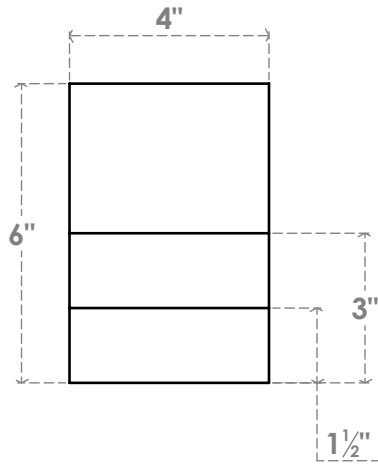

# RFTP04X06X16GRN

4"W X 6"H X 16"L GREENSBORO ARCHITECTURAL GRADE PVC RAFTER TAIL

SIDE PROFILE

FRONT PROFILE

ISOMETRIC

EKENA MILLWORK  
 2300 WEST MAIN ST.  
 CLARKSVILLE, TX 75426  
 TOLL FREE: 866-607-0453  
 WWW.EKENAMILLWORK.COM