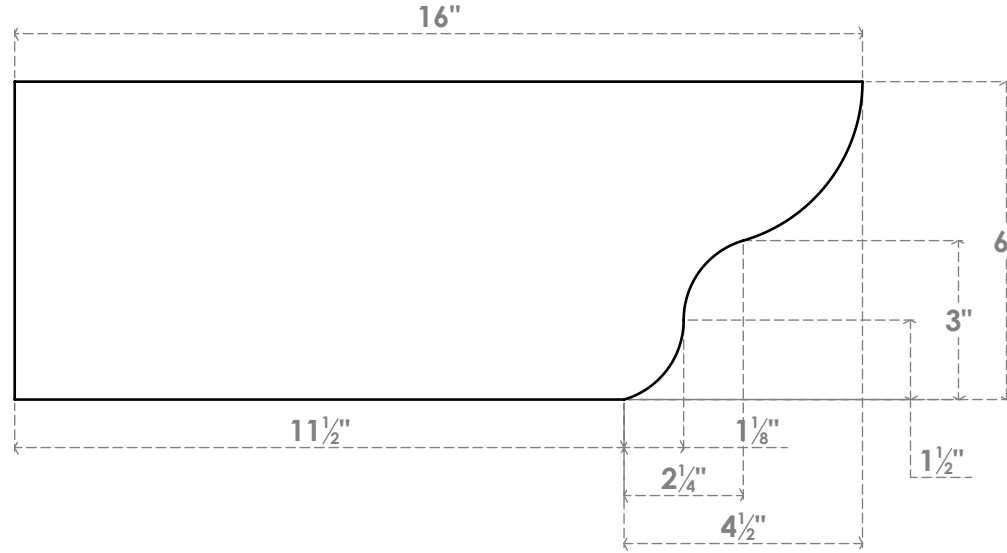

# RFTP04X06X16GRN

4"W X 6"H X 16"L GREENSBORO ARCHITECTURAL GRADE PVC RAFTER TAIL

SIDE PROFILE

FRONT PROFILE

ISOMETRIC

EKENA MILLWORK  
 2300 WEST MAIN ST.  
 CLARKSVILLE, TX 75426  
 TOLL FREE: 866-607-0453  
 WWW.EKENAMILLWORK.COM